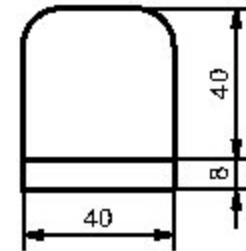

# Portable Partition Screen Fitting

PPS1000  
(Screen Height 100cm)

PPS800  
(Screen Height 80cm)

PPS600  
(Screen Height 60cm)