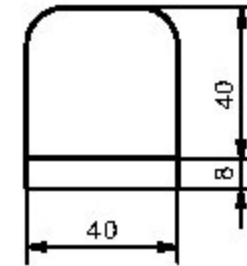

# Portable Partition Screen Fitting

PPS1000  
(Screen Height 100cm)

PPS800  
(Screen Height 80cm)

PPS600  
(Screen Height 60cm)