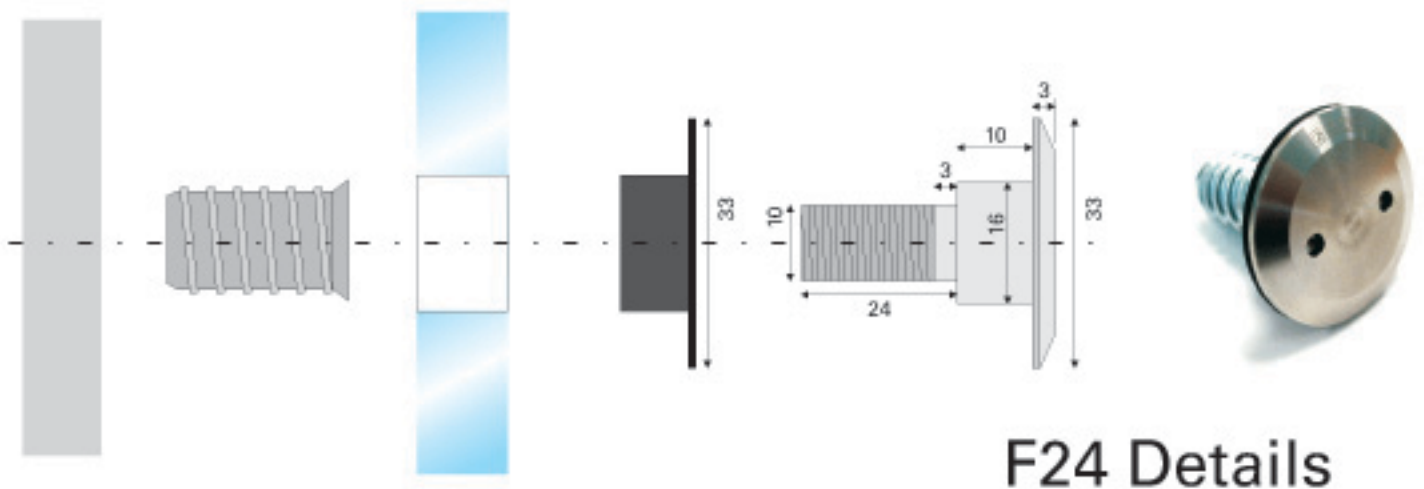

F24 & C24

Single Glass - Wall Fixings.

Machined from stainless steel. Available in a satin finish only.

C24 is suitable for Countersunk Glass. F24 is suitable for Straight Drilled Glass.

C24 GLASS PREPARATION DETAILS