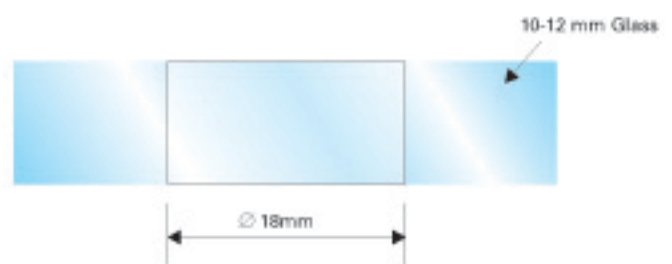

F24 & C24

Single Glass - Wall Fixings.

Machined from stainless steel. Available in a satin finish only.

C24 is suitable for Countersunk Glass. F24 is suitable for Straight Drilled Glass.

C24 GLASS PREPARATION DETAILS