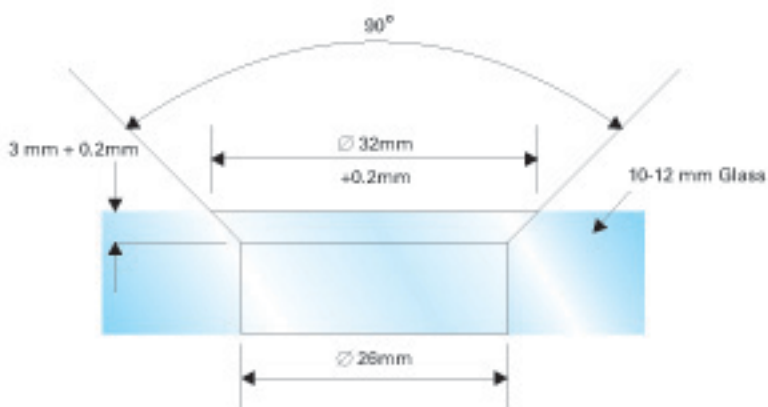

F24 & C24

Single Glass - Wall Fixings.

Machined from stainless steel. Available in a satin finish only.

C24 is suitable for Countersunk Glass. F24 is suitable for Straight Drilled Glass.

C24 GLASS PREPARATION DETAILS