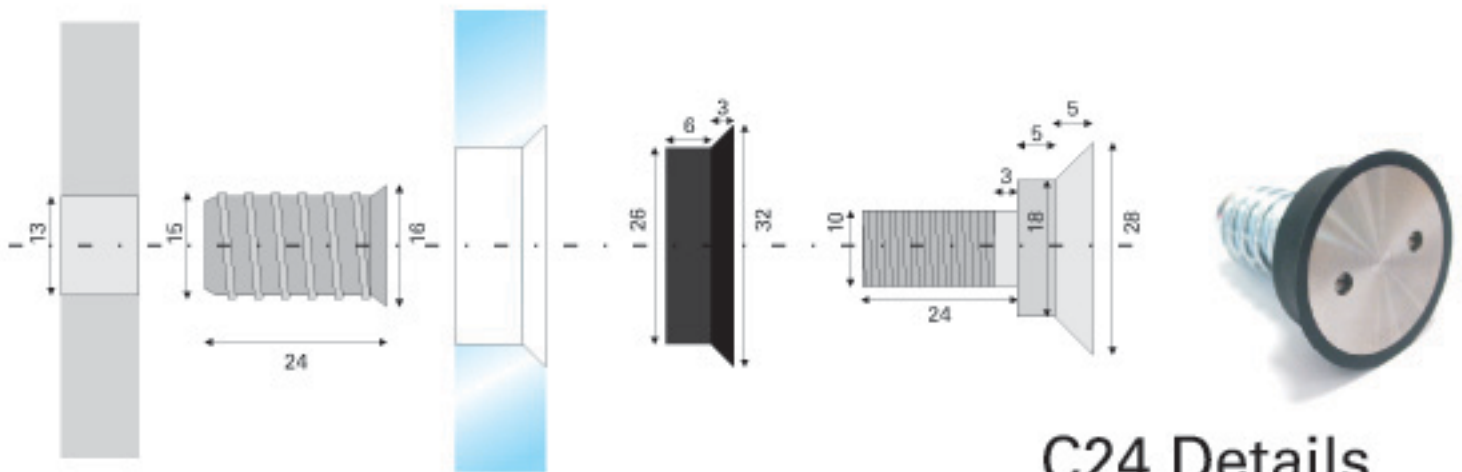

F24 & C24

Single Glass - Wall Fixings.

Machined from stainless steel. Available in a satin finish only.

C24 is suitable for Countersunk Glass. F24 is suitable for Straight Drilled Glass.

C24 GLASS PREPARATION DETAILS